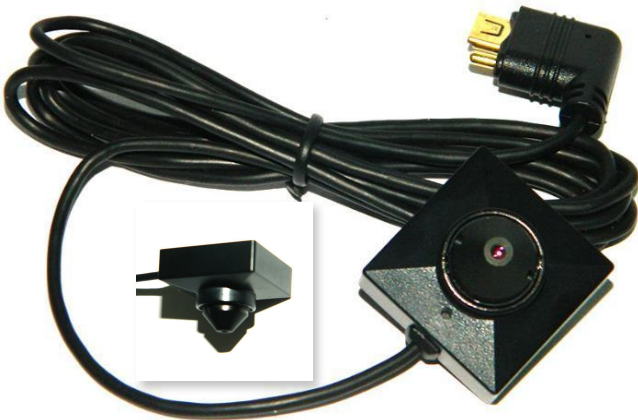

▶ BU-18HD Cone